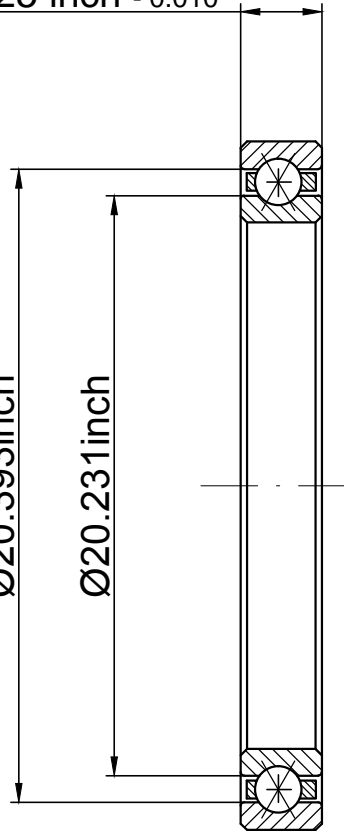

0.3125 inch <sup>+0.000</sup> / <sub>-0.010</sub>

Ø20.393inch

Ø20.231inch

Ø20.625inch <sup>+0.0000</sup> / <sub>-0.0018</sub>

Ø20.000 inch <sup>+0.0000</sup> / <sub>-0.0018</sub>

**LILY**<sup>®</sup> SHANGHAI LILY BEARING LIMITED  
<https://www.lily-bearing.com/>

THIN SECTION  
BEARING

PART  
NUMBER **KB200XP0**