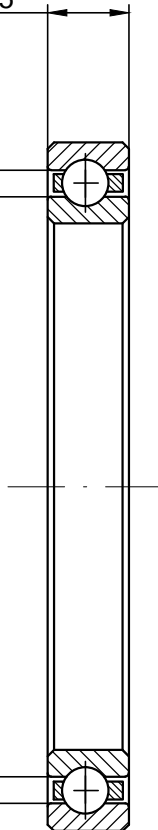

0.250 inch $+0.000$
 -0.005

Ø10.314inch

Ø10.186inch

Ø10.500inch $+0.0000$
 -0.0014

Ø10.000 inch $+0.0000$
 -0.0014

LILY[®] SHANGHAI LILY BEARING LIMITED
<https://www.lily-bearing.com/>

THIN SECTION
BEARING

PART
NUMBER **KA100CP0**