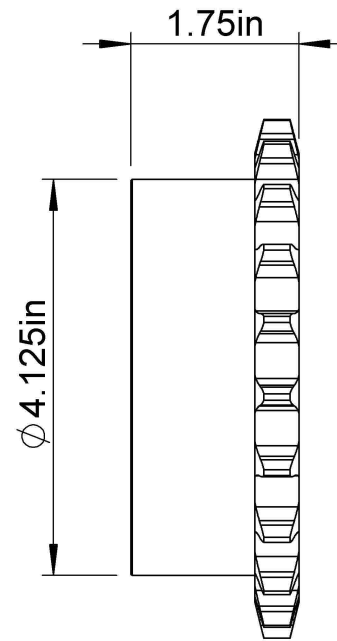

3/8"-16 Thread

Bushing Style Q1
Number of Teeth: 21

LILY[®]

SHANGHAI LILY BEARING LIMITED
Email: lilybearing@lily-bearing.com

Part
Number

BAGINIH
Sprockets