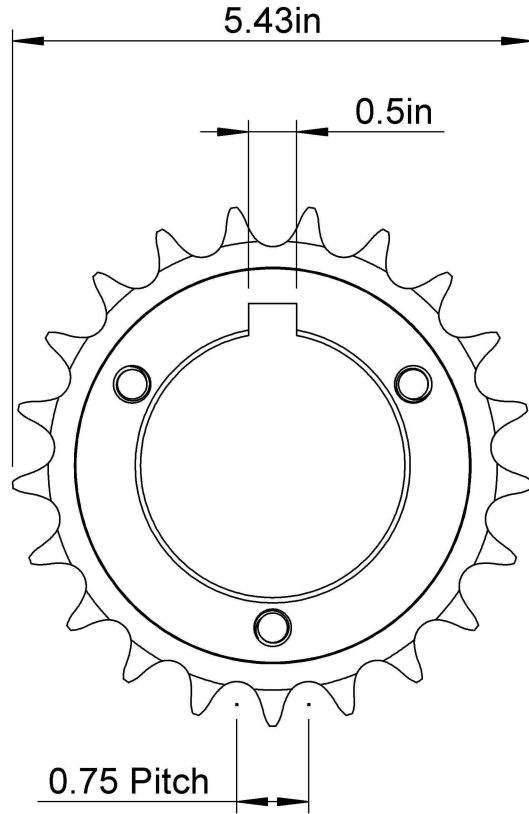

3/8"-16 Thread

Bushing Style Q1
Number of Teeth: 21

LILY[®]

SHANGHAI LILY BEARING LIMITED
Email: lilybearing@lily-bearing.com

Part
Number

BAGINIH
Sprockets