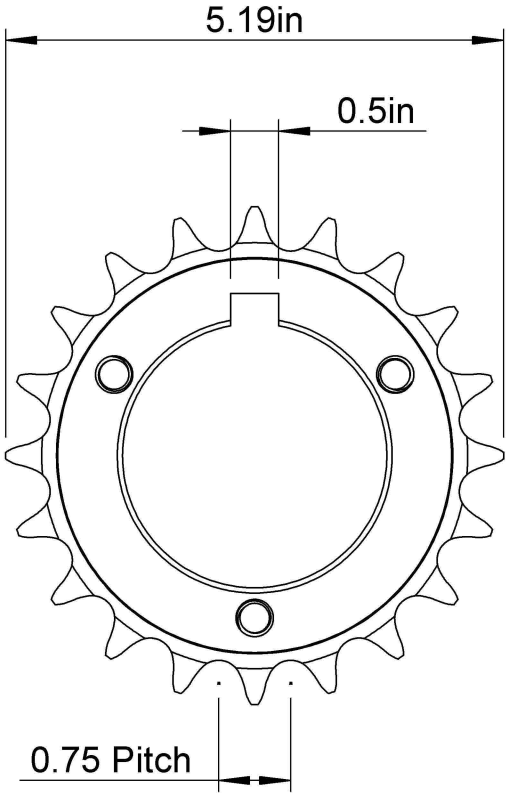

3/8"-16 Thread

Bushing Style Q1  
 Number of Teeth: 20

<b>LILY</b> <sup>®</sup>		SHANGHAI LILY BEARING LIMITED Email: <a href="mailto:lilybearing@lily-bearing.com">lilybearing@lily-bearing.com</a>	
Part Number	BAGINIG Sprockets		