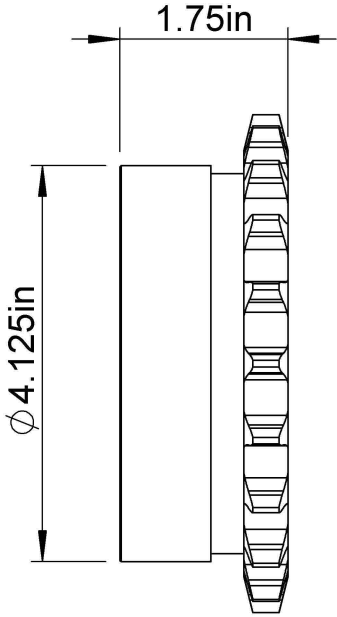

3/8"-16 Thread

Bushing Style Q1  
 Number of Teeth: 20

<b>LILY</b> <sup>®</sup>		SHANGHAI LILY BEARING LIMITED Email: <a href="mailto:lilybearing@lily-bearing.com">lilybearing@lily-bearing.com</a>	
Part Number	BAGINIG Sprockets		