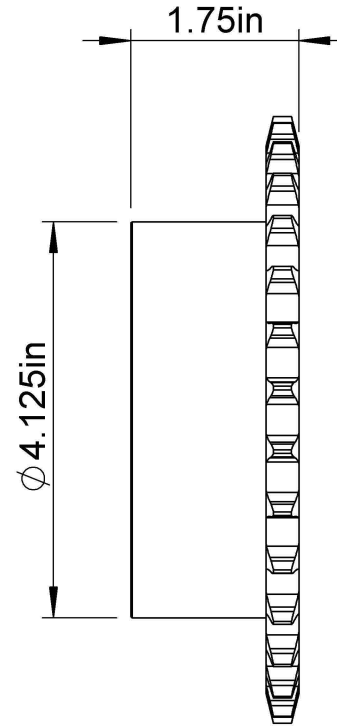

3/8"-16 Thread

Bushing Style Q1  
Number of Teeth: 30

**LILY**<sup>®</sup>

SHANGHAI LILY BEARING LIMITED  
Email: [lilybearing@lily-bearing.com](mailto:lilybearing@lily-bearing.com)

Part  
Number

BAGINGH  
Sprockets