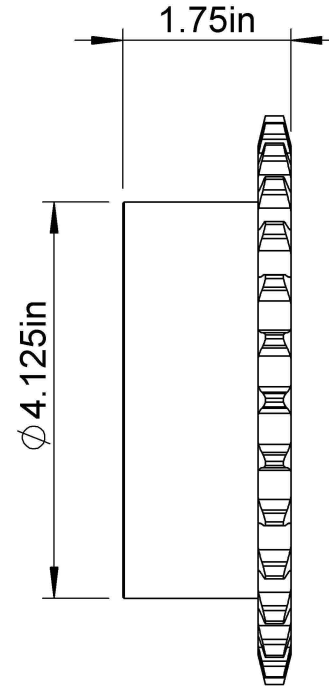

3/8"-16 Thread

Bushing Style Q1  
Number of Teeth: 28

**LILY**<sup>®</sup>

SHANGHAI LILY BEARING LIMITED  
Email: [lilybearing@lily-bearing.com](mailto:lilybearing@lily-bearing.com)

Part  
Number

BAGINGG  
Sprockets