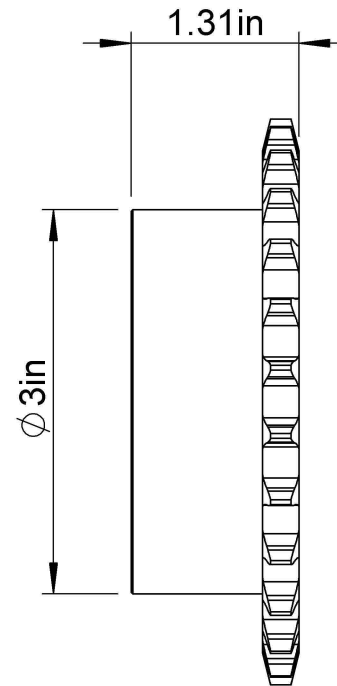

5/16"-18 Thread

Bushing Style H
Number of Teeth: 26

LILY[®]

SHANGHAI LILY BEARING LIMITED
Email: lilybearing@lily-bearing.com

Part
Number

BAGINDI
Sprockets