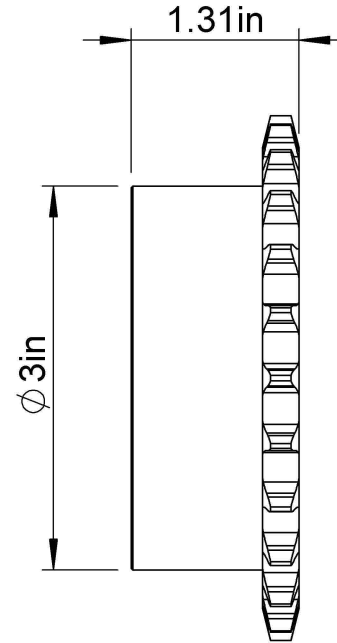

5/16"-18 Thread

Bushing Style H
Number of Teeth: 24

LILY[®]

SHANGHAI LILY BEARING LIMITED
Email: lilybearing@lily-bearing.com

Part
Number

BAGINDG
Sprockets