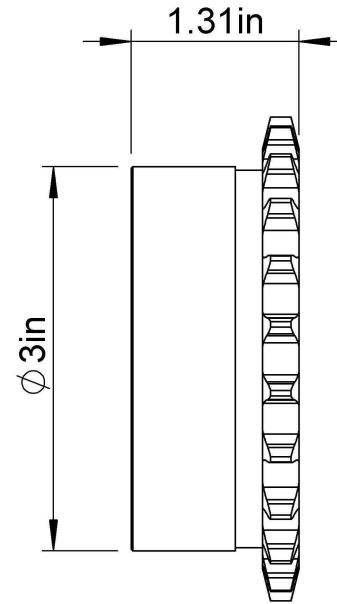

5/16"-18 Thread

Bushing Style H
Number of Teeth: 22

LILY[®]

SHANGHAI LILY BEARING LIMITED
Email: lilybearing@lily-bearing.com

Part
Number

BAGINDE
Sprockets