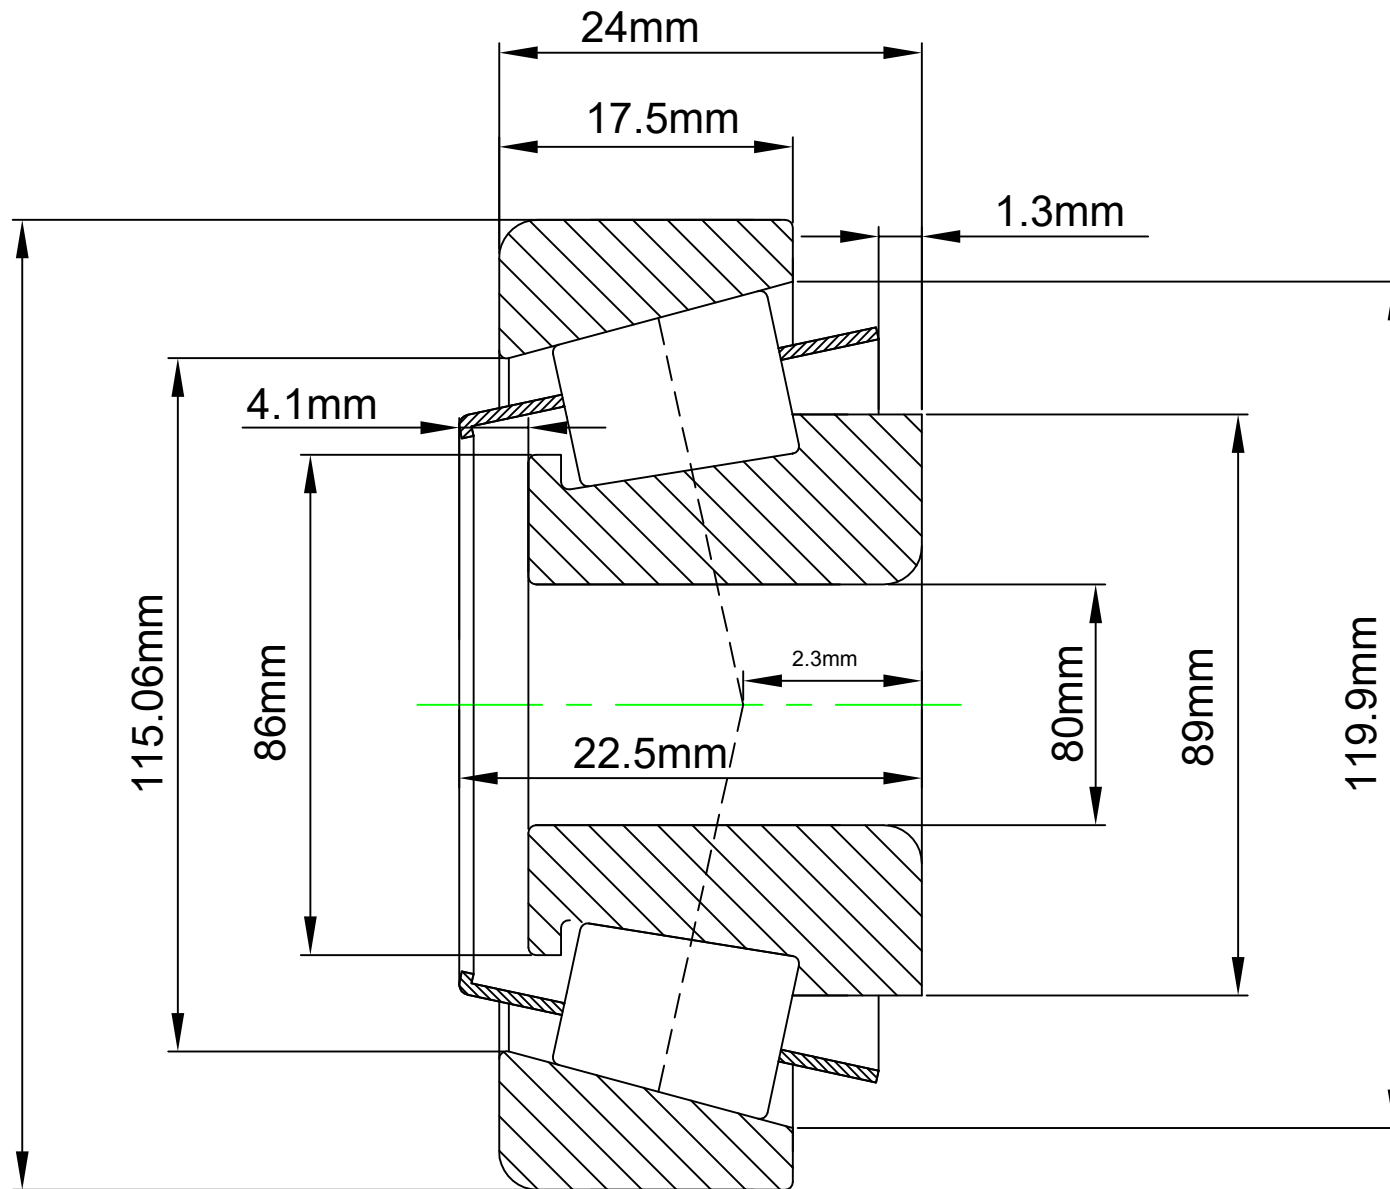

125mm

LILY [®]	SHANGHAI LILY BEARING LIMITED	
	Email: lilybearing@lily-bearing.com	
Part Number	JP8049H-JP8010(Tapered Single Roller Bearings)	TS SERIES