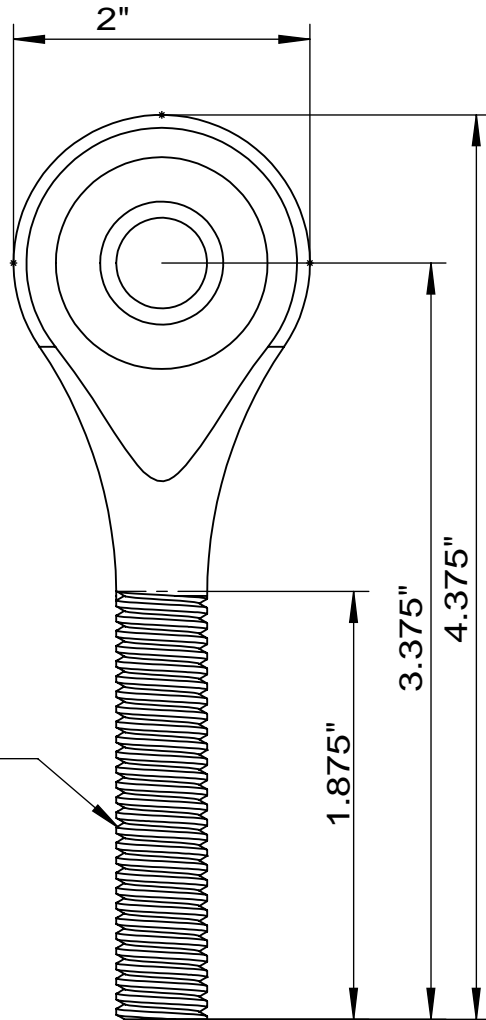

7/8"-14

**LILY**<sup>®</sup>

SHANGHAI LILY BEARING LIMITED

Email: [lilybearing@lily-bearing.com](mailto:lilybearing@lily-bearing.com)

Part  
Number

60645K99 Ball Joint Rod Ends