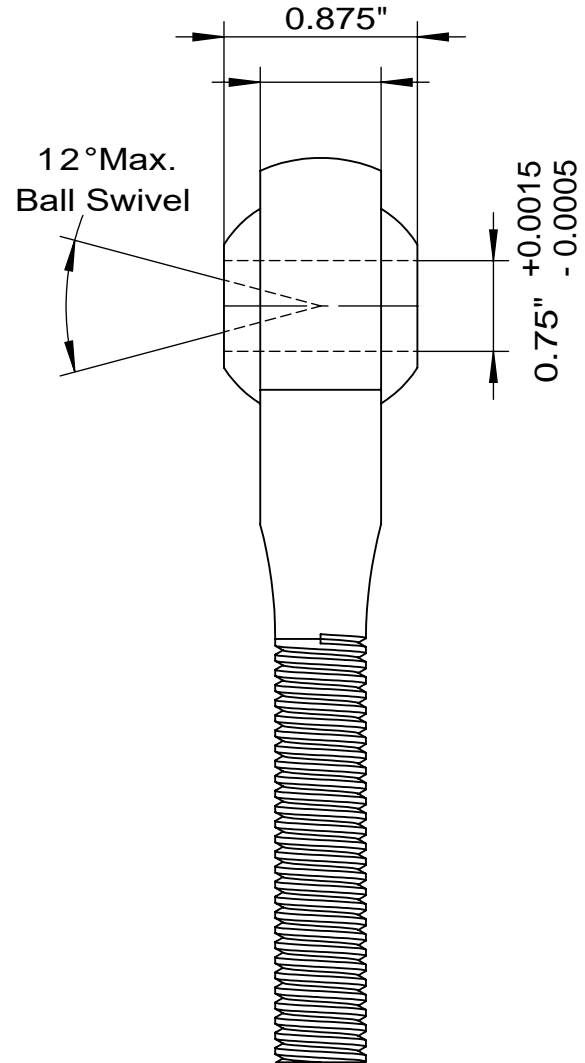

7/8"-14

**LILY**<sup>®</sup>

SHANGHAI LILY BEARING LIMITED

Email: [lilybearing@lily-bearing.com](mailto:lilybearing@lily-bearing.com)

Part  
Number

60645K99 Ball Joint Rod Ends