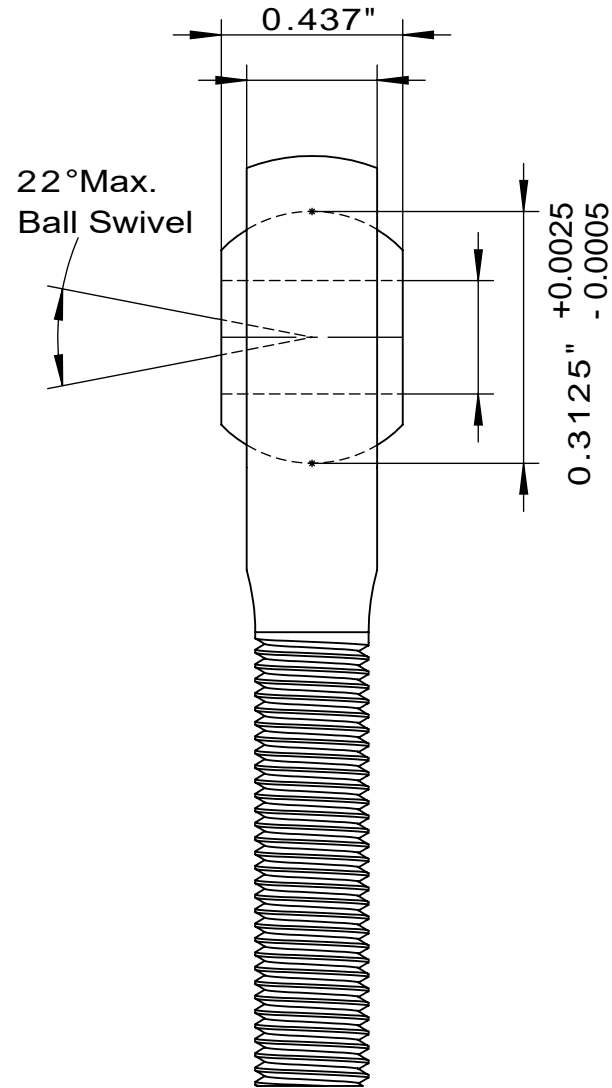

5/16"-24

LILY[®]

SHANGHAI LILY BEARING LIMITED

Email: lilybearing@lily-bearing.com

Part
Number

59915K23
Corrosion-Resistant Ball Joint Rod Ends