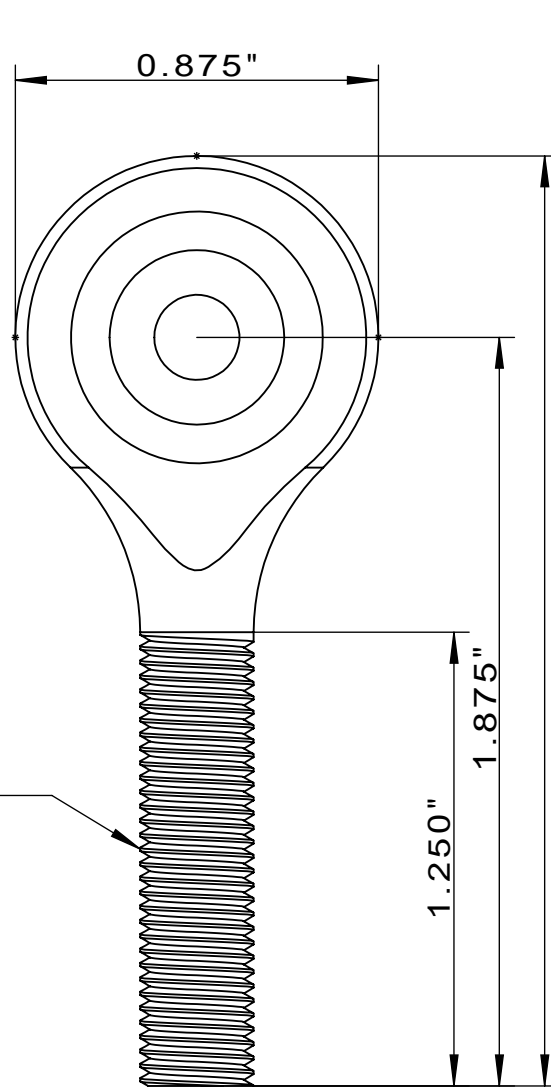

5/16"-24

LILY[®]

SHANGHAI LILY BEARING LIMITED

Email: lilybearing@lily-bearing.com

Part
Number

59915K23
Corrosion-Resistant Ball Joint Rod Ends