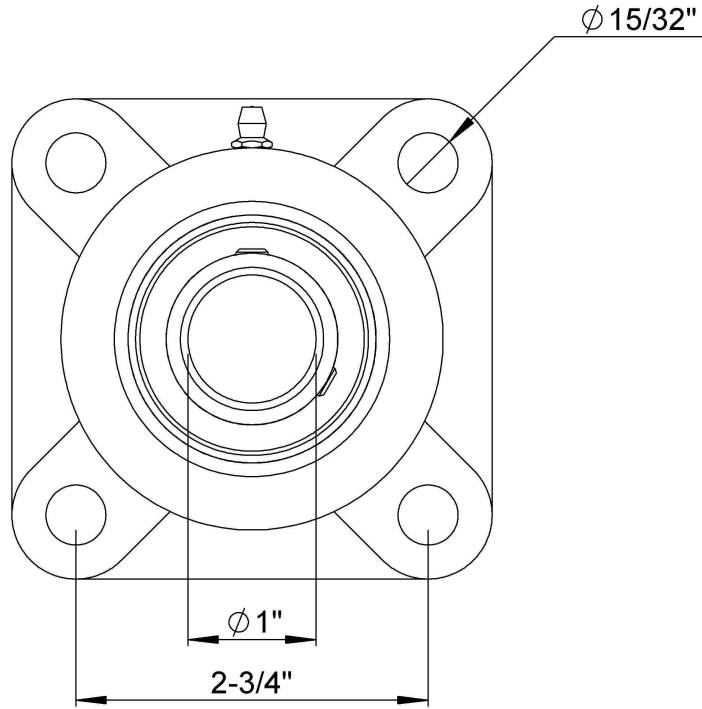

Bolt Size:7/16in

Lubrication Fitting Tap:1/4-28 UNF

LILY[®]

SHANGHAI LILY BEARING LIMITED
Email: lilybearing@lily-bearing.com

Part
Number

MUCF205-16
Prime Plus Series Four-Bolt Flange Units