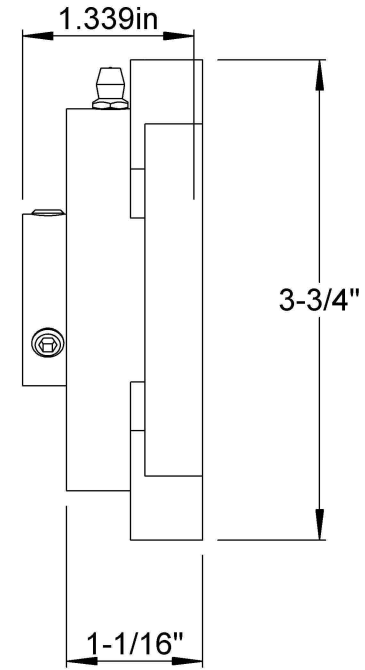

Bolt Size:7/16in

Lubrication Fitting Tap:1/4-28 UNF

LILY[®]

SHANGHAI LILY BEARING LIMITED
Email: lilybearing@lily-bearing.com

Part
Number

MUCF205-16
Prime Plus Series Four-Bolt Flange Units