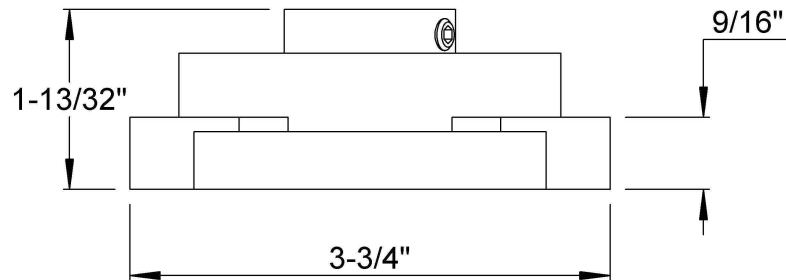

Bolt Size:7/16in

Lubrication Fitting Tap:1/4-28 UNF

LILY[®]

SHANGHAI LILY BEARING LIMITED
Email: lilybearing@lily-bearing.com

Part
Number

MUCF205-16
Prime Plus Series Four-Bolt Flange Units