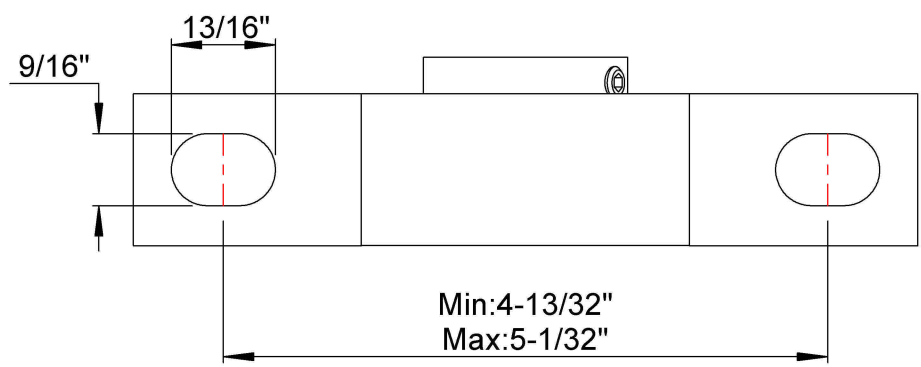

2*1/2" Screw

| | | | |
|--------------------------|--|--|-------------------------------|
| LILY [®] | | SHANGHAI LILY BEARING LIMITED Email: lilybearing@lily-bearing.com | |
| | | Part Number | BLLP6-19 Set Screw Locking |