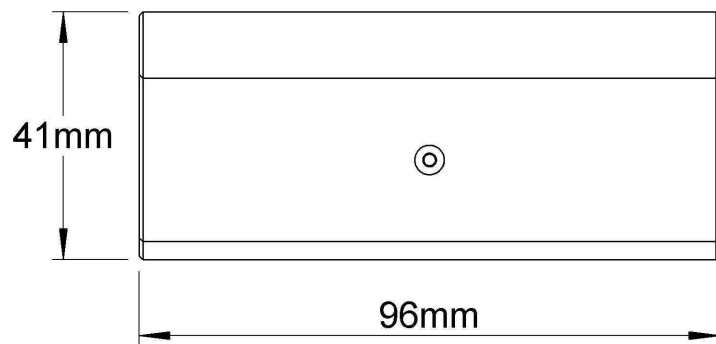

M6 Thread

LILY[®]

SHANGHAI LILY BEARING LIMITED
Email: lilybearing@lily-bearing.com

Part
Number

JDDITDE
Linear Bearings