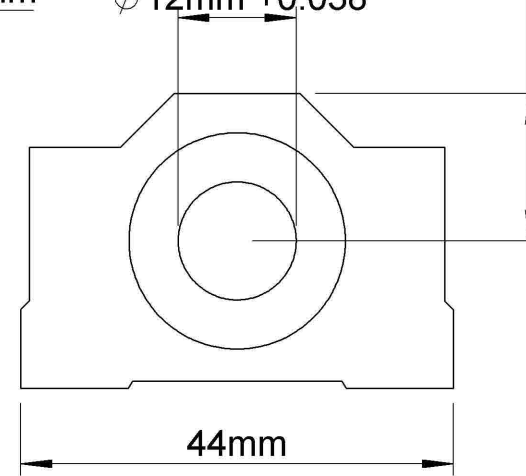

M5x0.8mm

$\phi 12\text{mm}$ $+0.065$
 $+0.038$

15mm ± 0.02

LILY[®]

SHANGHAI LILY BEARING LIMITED
Email: lilybearing@lily-bearing.com

Part
Number

GFECNBB
Linear Bearings