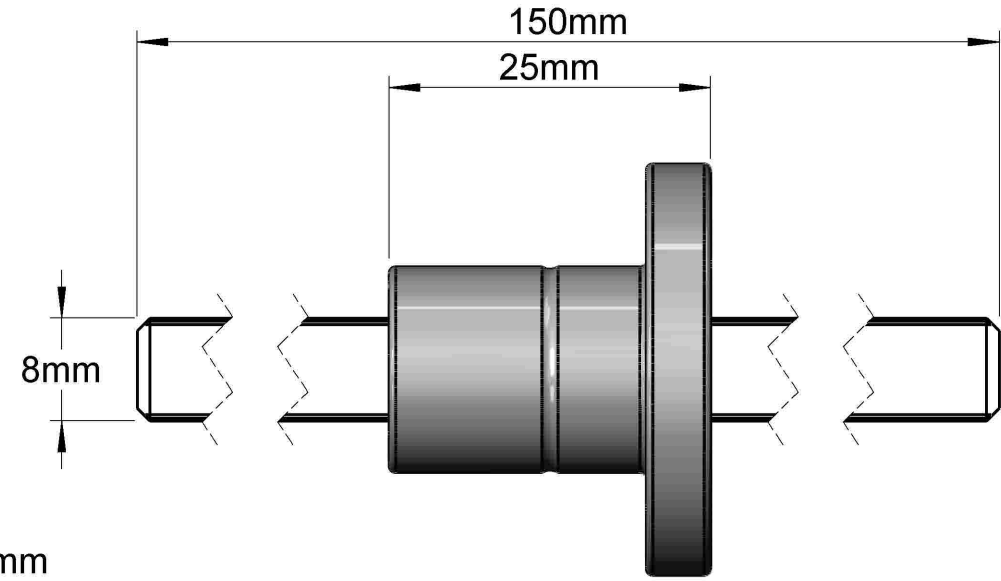

Spline Shaft  
61145K62  
(Sold Separately)

For M3  
Bolt Size

$\phi 24\text{mm}$   
Bolt Hole  
Circle

**LILY**<sup>®</sup>

SHANGHAI LILY BEARING LIMITED  
Email: [lilybearing@lily-bearing.com](mailto:lilybearing@lily-bearing.com)

Part  
Number

**GBBEFKEC**  
Linear Bearings