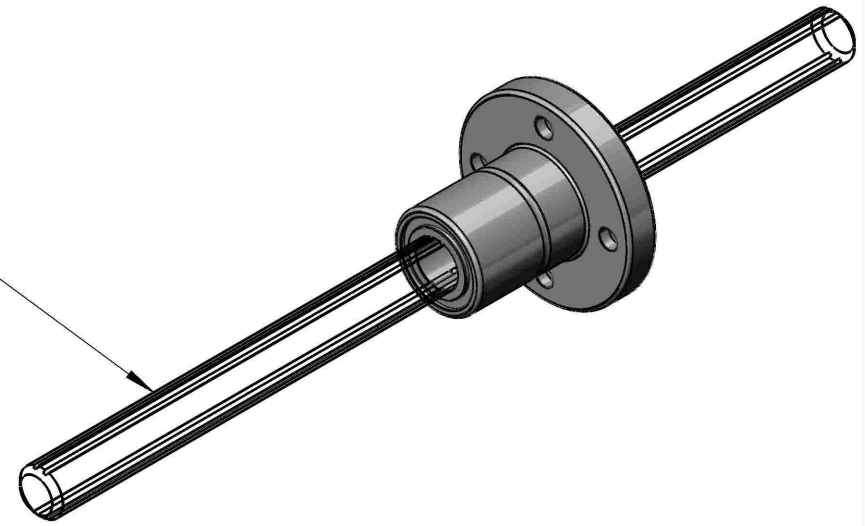

Spline Shaft  
61145K62  
(Sold Separately)

For M3  
Bolt Size

$\phi 24\text{mm}$   
Bolt Hole  
Circle

**LILY**<sup>®</sup>

SHANGHAI LILY BEARING LIMITED  
Email: [lilybearing@lily-bearing.com](mailto:lilybearing@lily-bearing.com)

Part  
Number

**GBBEFKEC**  
Linear Bearings