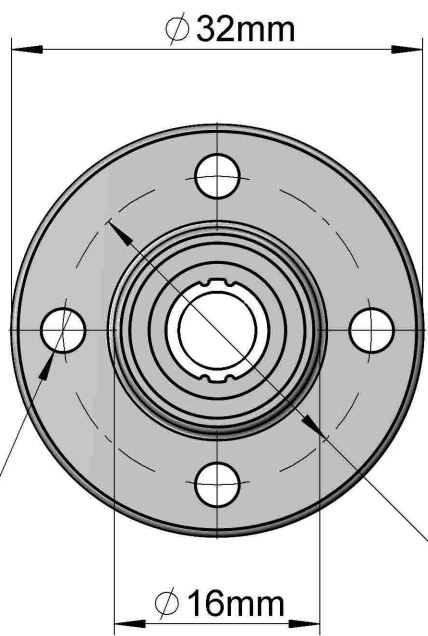

Spline Shaft  
61145K62  
(Sold Separately)

For M3  
Bolt Size

$\phi 24\text{mm}$   
Bolt Hole  
Circle

**LILY**<sup>®</sup>

SHANGHAI LILY BEARING LIMITED  
Email: [lilybearing@lily-bearing.com](mailto:lilybearing@lily-bearing.com)

Part  
Number

**GBBEFKEC**  
Linear Bearings