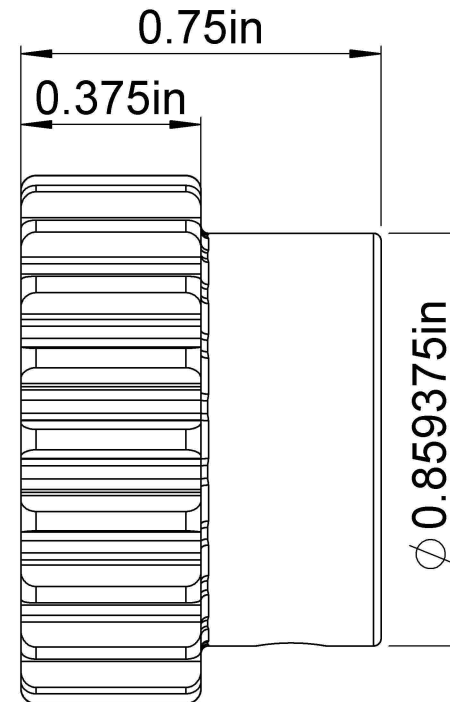

Pressure Angle: 14.5°

Teeth:20

Diameter Pitch: 1

LILY[®]

SHANGHAI LILY BEARING LIMITED
Email: lilybearing@lily-bearing.com

Part
Number

S2020BS 1/2 14 1/2 DEG STEEL
Gears