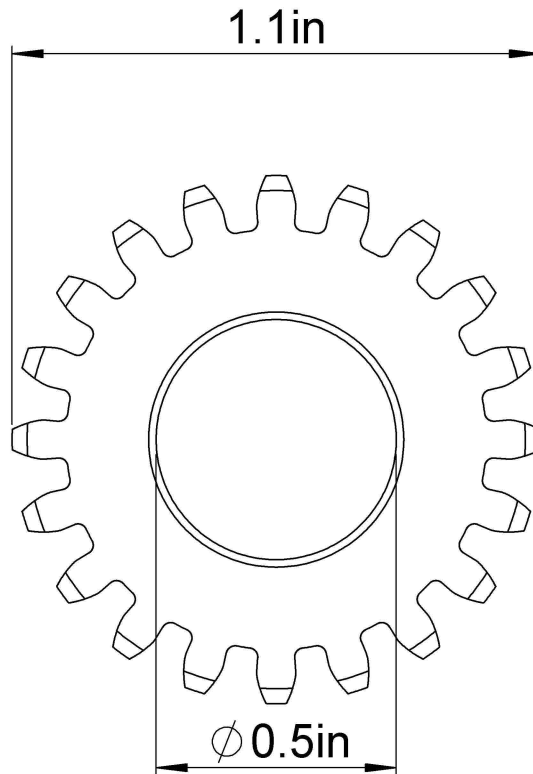

Pressure Angle: 14.5°

Teeth:20

Diameter Pitch: 1

LILY[®]

SHANGHAI LILY BEARING LIMITED
Email: lilybearing@lily-bearing.com

Part
Number

S2020BS 1/2 14 1/2 DEG STEEL
Gears