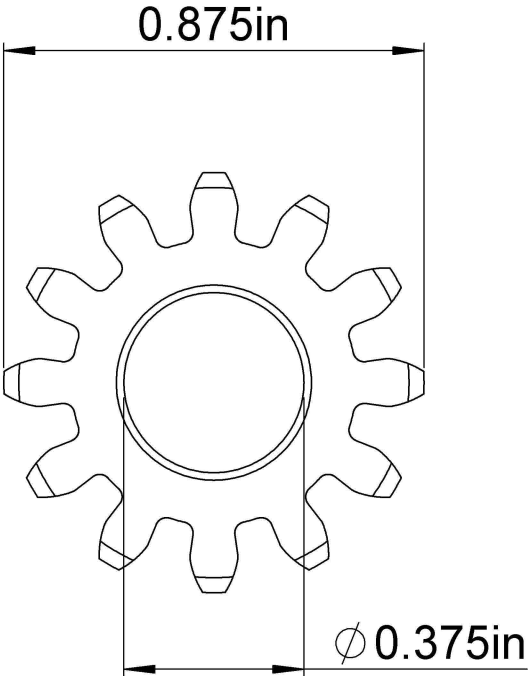

Pressure Angle: 14.5°
Teeth:12
Diameter Pitch: 0.752

LILY[®]

SHANGHAI LILY BEARING LIMITED
Email: lilybearing@lily-bearing.com

Part
Number

S1612BS 3/8 14 1/2 DEG STEEL
Gears