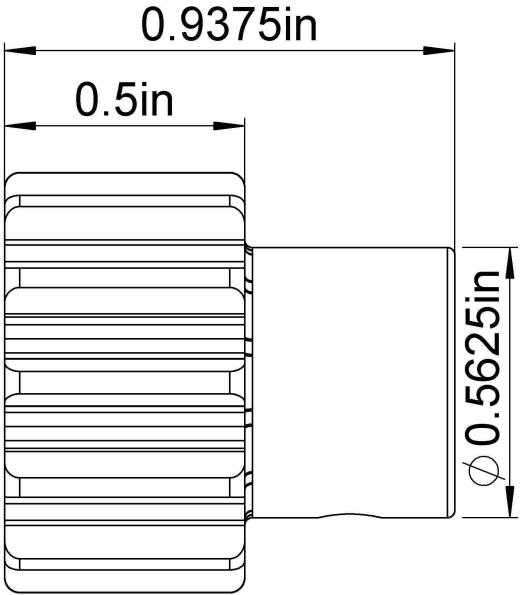

Pressure Angle: 14.5°
Teeth:12
Diameter Pitch: 0.752

LILY[®]

SHANGHAI LILY BEARING LIMITED
Email: lilybearing@lily-bearing.com

Part
Number

S1612BS 3/8 14 1/2 DEG STEEL
Gears