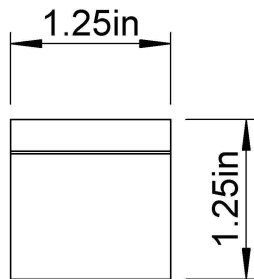

Pressure Angle: 20°
Pitch: 8
Pitch Line Backing: 1.125
App. Wt. lb/pc: 9.8

LILY [®]	SHANGHAI LILY BEARING LIMITED Email: lilybearing@lily-bearing.com
	Part Number: TR8X2 20PA 1-1/4X1-1/4X2 RACK Gears