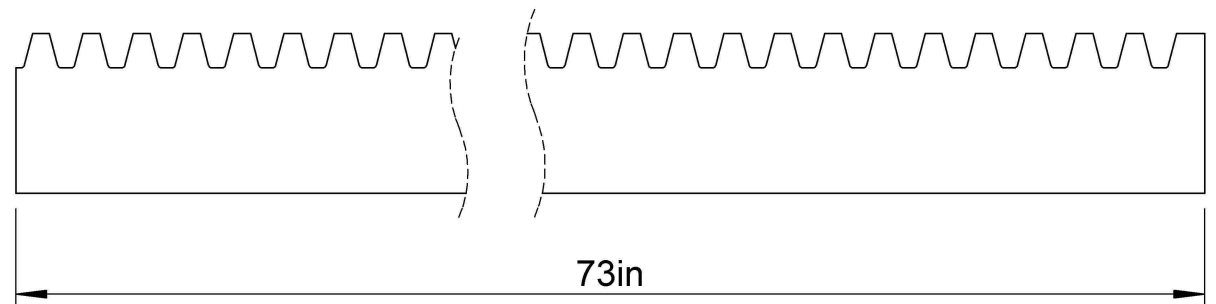

Pressure Angle: 20°
Pitch: 8
Pitch Line Backing: 1.125
App. Wt. lb/pc: 9.8

LILY [®]	SHANGHAI LILY BEARING LIMITED Email: lilybearing@lily-bearing.com
	Part Number: TR8X2 20PA 1-1/4X1-1/4X2 RACK Gears