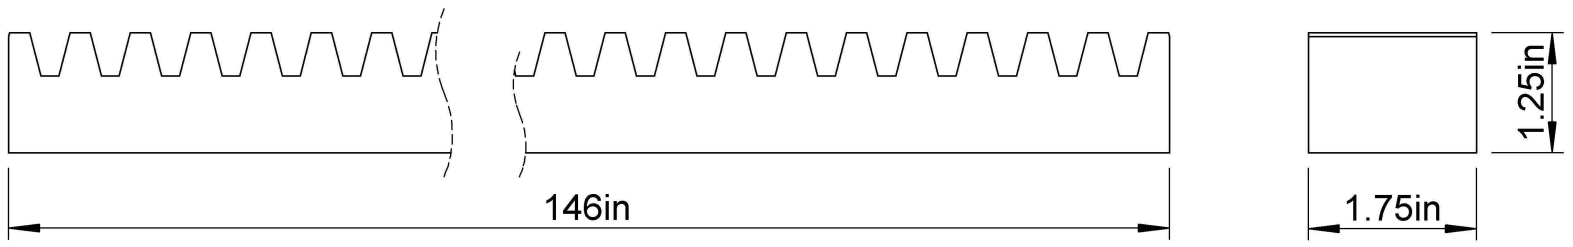

Pressure Angle: 20°  
Pitch: 5  
Pitch Line Backing: 1.05  
App. Wt. lb/pc: 38.40

<b>LILY</b> <sup>®</sup>	SHANGHAI LILY BEARING LIMITED Email: <a href="mailto:lilybearing@lily-bearing.com">lilybearing@lily-bearing.com</a>
Part Number	TR5X6 20PA 1-3/4X1-1/4X6 RACK Gears