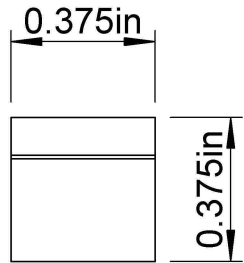

Pressure Angle: 20°  
Pitch: 16  
Pitch Line Backing: 0.438  
App. Wt. lb/pc: 4.56

**LILY**<sup>®</sup>

SHANGHAI LILY BEARING LIMITED  
Email: [lilybearing@lily-bearing.com](mailto:lilybearing@lily-bearing.com)

Part  
Number

TR16X6 20PA 1/2X1/2X6 RACK  
Gears