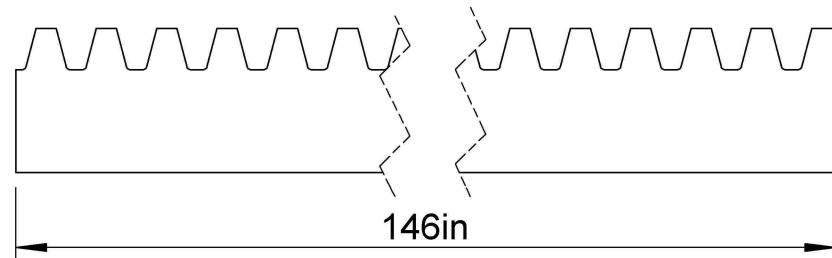

Pressure Angle: 20°  
Pitch: 16  
Pitch Line Backing: 0.438  
App. Wt. lb/pc: 4.56

**LILY**<sup>®</sup>

SHANGHAI LILY BEARING LIMITED  
Email: [lilybearing@lily-bearing.com](mailto:lilybearing@lily-bearing.com)

Part  
Number

TR16X6 20PA 1/2X1/2X6 RACK  
Gears