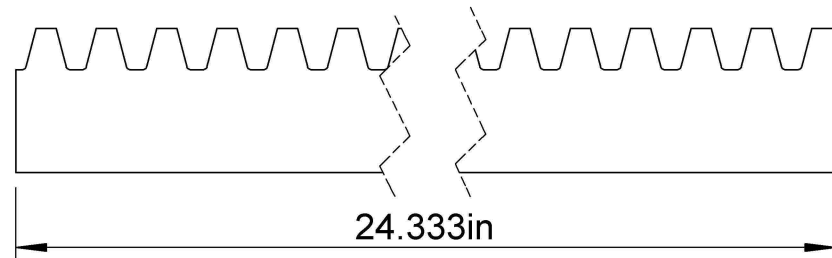

Pressure Angle: 20°
Pitch: 16
Pitch Line Backing: 0.438
App. Wt. lb/pc: 1.52

LILY[®]

SHANGHAI LILY BEARING LIMITED
Email: lilybearing@lily-bearing.com

Part
Number

TR16X2 20PA 1/2X1/2X2 RACK
Gears