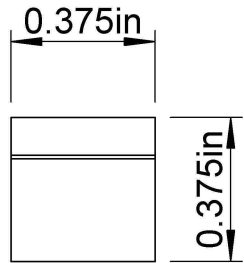

Pressure Angle: 20°
Pitch: 16
Pitch Line Backing: 0.438
App. Wt. lb/pc: 1.52

LILY[®]

SHANGHAI LILY BEARING LIMITED
Email: lilybearing@lily-bearing.com

Part
Number

TR16X2 20PA 1/2X1/2X2 RACK
Gears