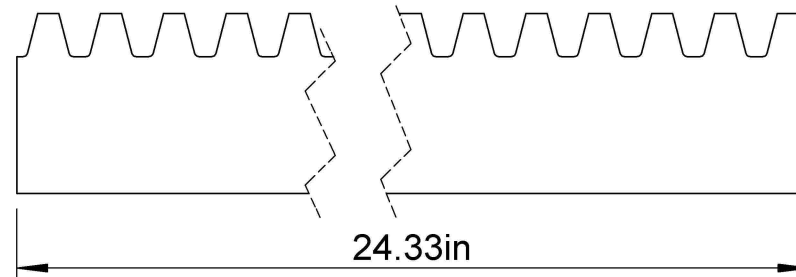

Pressure Angle: 20°
Pitch: 12
Pitch Line Backing: 0.667
App. Wt. lb/pc: 3.4

LILY[®]

SHANGHAI LILY BEARING LIMITED
Email: lilybearing@lily-bearing.com

Part
Number

TR12X2 20PA 3/4X3/4X2 RACK
Gears