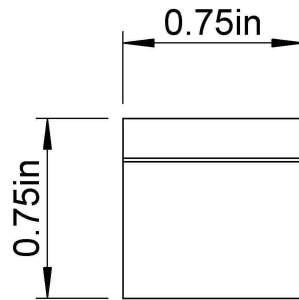

Pressure Angle: 20°
Pitch: 12
Pitch Line Backing: 0.667
App. Wt. lb/pc: 3.4

LILY[®]

SHANGHAI LILY BEARING LIMITED
Email: lilybearing@lily-bearing.com

Part
Number

TR12X2 20PA 3/4X3/4X2 RACK
Gears