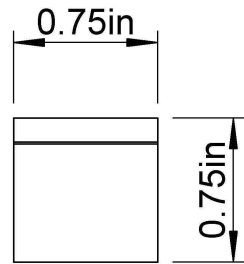

Pressure Angle: 20°
Pitch: 16
Pitch Line Backing: 0.688
App. Wt. lb/pc: 6.8

LILY[®]

SHANGHAI LILY BEARING LIMITED
Email: lilybearing@lily-bearing.com

Part
Number

R2016X4 20PA 3/4X3/4X4 RACK
Gears