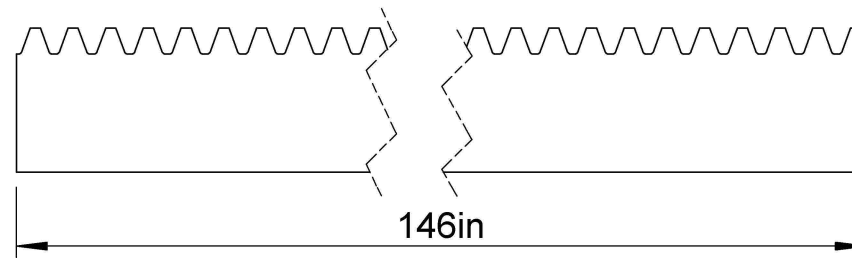

Pressure Angle: 20°
Pitch: 16
Pitch Line Backing: 0.688
App. Wt. lb/pc: 6.8

LILY[®]

SHANGHAI LILY BEARING LIMITED
Email: lilybearing@lily-bearing.com

Part
Number

R2016X4 20PA 3/4X3/4X4 RACK
Gears