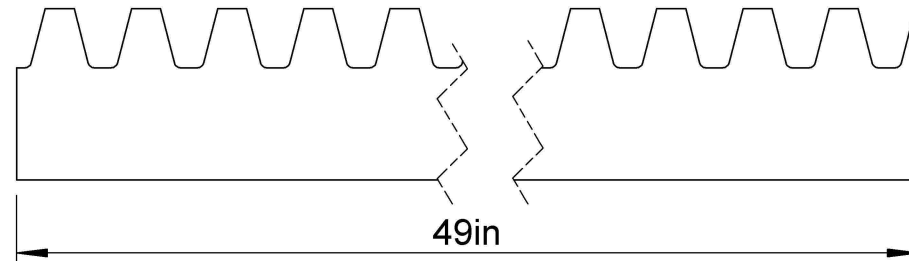

Pressure Angle: 14 1/2°
Pitch: 10
Pitch Line Backing: 0.525
App. Wt. lb/pc: 7.2

LILY[®]

SHANGHAI LILY BEARING LIMITED
Email: lilybearing@lily-bearing.com

Part
Number

R10X4 14-1/2PA 1X5/8X4 RACK
Gears