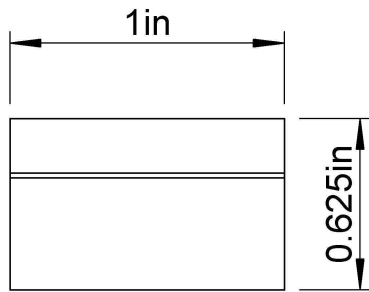

Pressure Angle: 14 1/2°
Pitch: 10
Pitch Line Backing: 0.525
App. Wt. lb/pc: 7.2

LILY[®]

SHANGHAI LILY BEARING LIMITED
Email: lilybearing@lily-bearing.com

Part
Number

R10X4 14-1/2PA 1X5/8X4 RACK
Gears