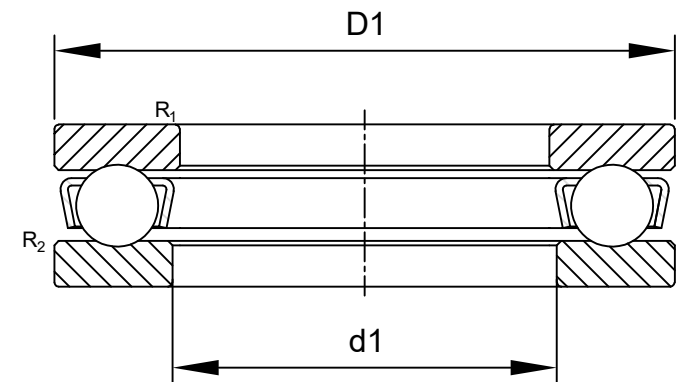

LILY BEARING

$R_{1,2}$: min 2.1 mm Chamfer Dimension Washer

$d1$: ≈ 444 mm Inner Dia Housing Washer

$D1$: ≈ 536 mm Outside Dia Shaft Washer

LILY[®]

SHANGHAI LILY BEARING LIMITED

Email: lilybearing@lily-bearing.com

Part
Number

59188F Thrust Ball Bearings