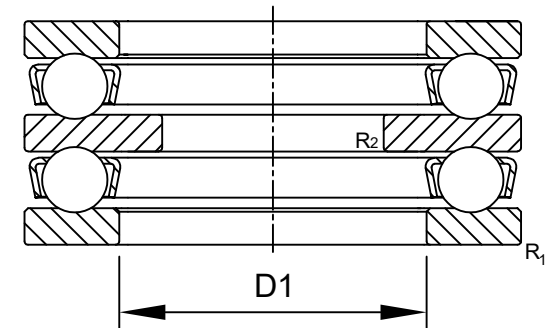

LILY BEARING

- R₁: min 1 mm Chamfer Dimension Housing Washer
- R₂: min 0.3 mm Chamfer Dimension Shaft Washer
- D₁: ≈ 37 mm Inner Dia Housing Washer

LILY[®]

SHANGHAI LILY BEARING LIMITED

Email: lilybearing@lily-bearing.com

Part
Number

54307 Thrust Ball Bearings