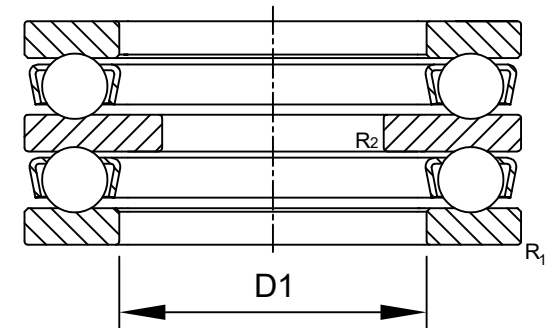

LILY BEARING

- R₁: min 1 mm Chamfer Dimension Housing Washer
- R₂: min 0.3 mm Chamfer Dimension Shaft Washer
- D1: ≈37 mm Inner Dia Housing Washer

LILY[®]

SHANGHAI LILY BEARING LIMITED

Email: lilybearing@lily-bearing.com

Part
Number

54207 Thrust Ball Bearings