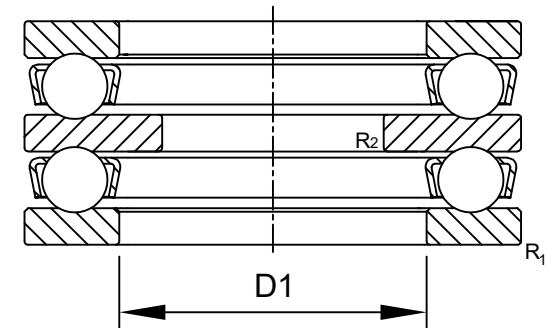

LILY BEARING

- R1: min1.1 mm Chamfer Dimension Housing Washer
- R2: min0.6 mm Chamfer Dimension Shaft Washer
- D1: ≈42 mm Inner Dia Housing Washer

LILY[®]

SHANGHAI LILY BEARING LIMITED

Email: lilybearing@lily-bearing.com

Part
Number

52408 Thrust Ball Bearings