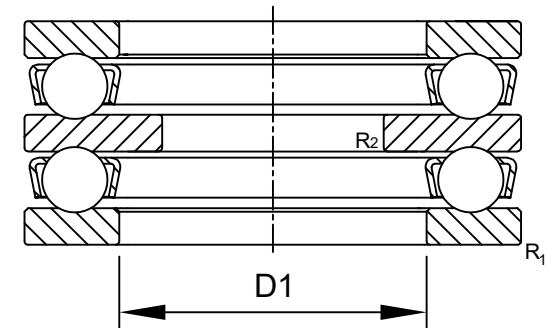

LILY BEARING

- R₁: min1.5 mm Chamfer Dimension Housing Washer
- R₂: min 1 mm Chamfer Dimension Shaft Washer
- D₁: ≈82 mm Inner Dia Housing Washer

LILY[®]

SHANGHAI LILY BEARING LIMITED

Email: lilybearing@lily-bearing.com

Part
Number

52316 Thrust Ball Bearings