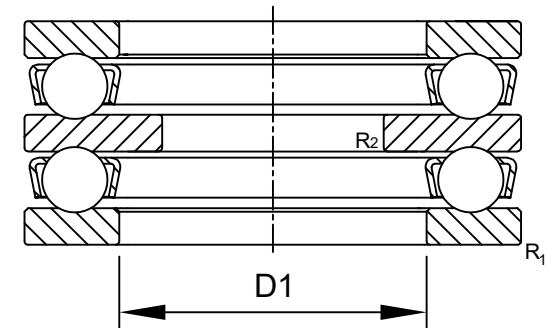

LILY BEARING

- R<sub>1</sub>: min 1 mm Chamfer Dimension Housing Washer
- R<sub>2</sub>: min 0.3 mm Chamfer Dimension Shaft Washer
- D1: ≈32 mm Inner Dia Housing Washer

**LILY**<sup>®</sup>

SHANGHAI LILY BEARING LIMITED

Email: [lilybearing@lily-bearing.com](mailto:lilybearing@lily-bearing.com)

Part  
Number

52306 Thrust Ball Bearings