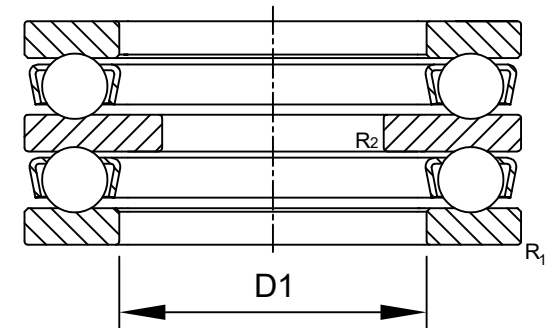

LILY BEARING

- R<sub>1</sub>: min 1 mm Chamfer Dimension Housing Washer
- R<sub>2</sub>: min 0.3 mm Chamfer Dimension Shaft Washer
- D1: ≈27 mm Inner Dia Housing Washer

**LILY**<sup>®</sup>

SHANGHAI LILY BEARING LIMITED

Email: [lilybearing@lily-bearing.com](mailto:lilybearing@lily-bearing.com)

Part  
Number

52305 Thrust Ball Bearings