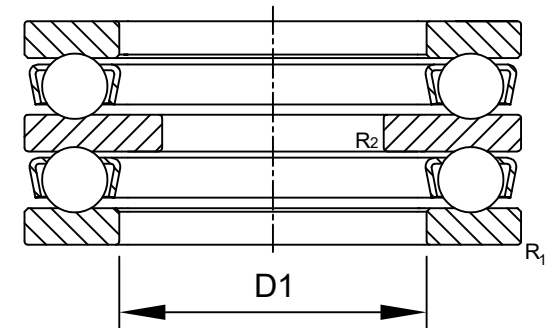

LILY BEARING

- R_1 : min1.5 mm Chamfer Dimension Housing Washer
- R_2 : min1.1 mm Chamfer Dimension Shaft Washer
- D_1 : ≈ 173 mm Inner Dia Housing Washer

LILY[®]

SHANGHAI LILY BEARING LIMITED

Email: lilybearing@lily-bearing.com

Part
Number

52234M Thrust Ball Bearings