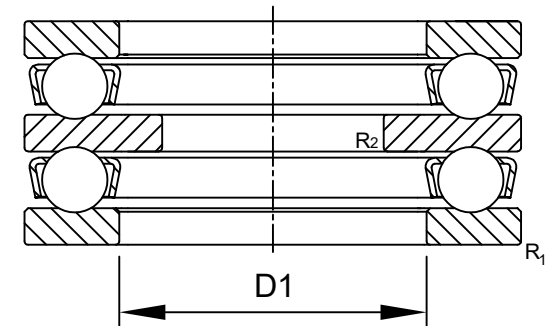

LILY BEARING

- R1: min1.5 mm Chamfer Dimension Housing Washer
- R2: min1.1 mm Chamfer Dimension Shaft Washer
- D1: ≈163 mm Inner Dia Housing Washer

LILY[®]

SHANGHAI LILY BEARING LIMITED

Email: lilybearing@lily-bearing.com

Part
Number

52232M Thrust Ball Bearings