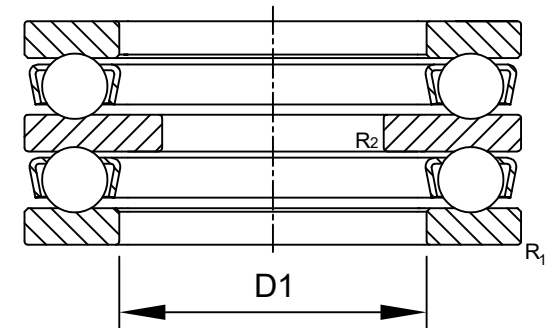

LILY BEARING

- R<sub>1</sub>: min0.6 mm Chamfer Dimension Housing Washer
- R<sub>2</sub>: min0.3 mm Chamfer Dimension Shaft Washer
- D1: ≈17 mm Inner Dia Housing Washer

**LILY**<sup>®</sup>

SHANGHAI LILY BEARING LIMITED

Email: [lilybearing@lily-bearing.com](mailto:lilybearing@lily-bearing.com)

Part  
Number

52202 Thrust Ball Bearings