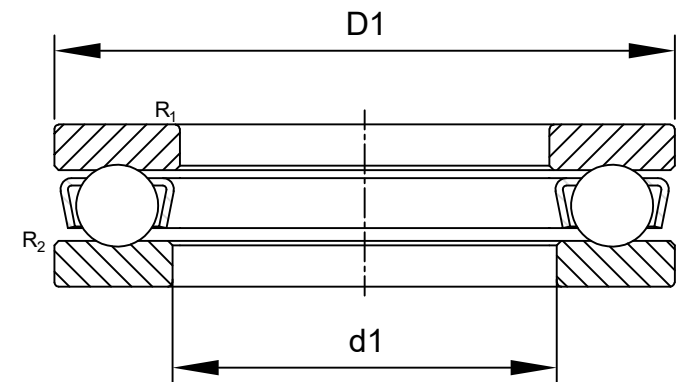

LILY BEARING

- $R_{1,2}$: min 2 mm Chamfer Dimension Washer
- $d1$: ≈ 73 mm Inner Dia Housing Washer
- $D1$: ≈ 150 mm Outside Dia Shaft Washer

LILY[®]

SHANGHAI LILY BEARING LIMITED
Email: lilybearing@lily-bearing.com

Part
Number

51414M Thrust Ball Bearings