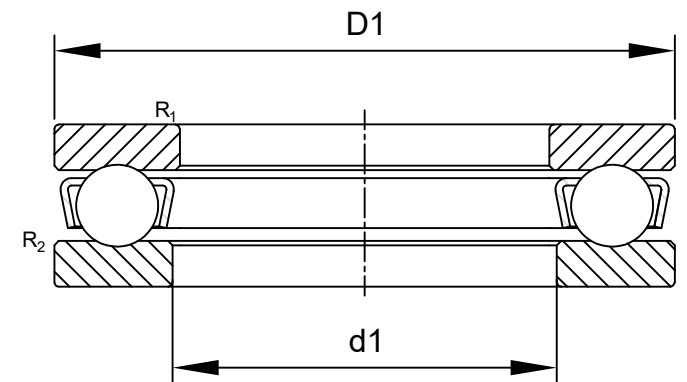

LILY BEARING

$R_{1,2}$: min 3 mm Chamfer Dimension Washer

$d1$: ≈ 345 mm Inner Dia Housing Washer

$D1$: ≈ 455 mm Outside Dia Shaft Washer

LILY[®]

SHANGHAI LILY BEARING LIMITED

Email: lilybearing@lily-bearing.com

Part
Number

51268F Thrust Ball Bearings