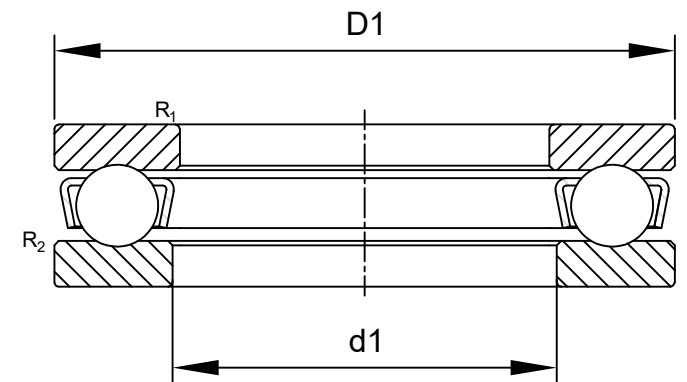

LILY BEARING

- $R_{1,2}$  : min 2 mm Chamfer Dimension Washer
- $d1$  :  $\approx 224$  mm Inner Dia Housing Washer
- $D1$  :  $\approx 295$  mm Outside Dia Shaft Washer

**LILY**<sup>®</sup>

SHANGHAI LILY BEARING LIMITED

Email: [lilybearing@lily-bearing.com](mailto:lilybearing@lily-bearing.com)

Part  
Number

51244M Thrust Ball Bearings