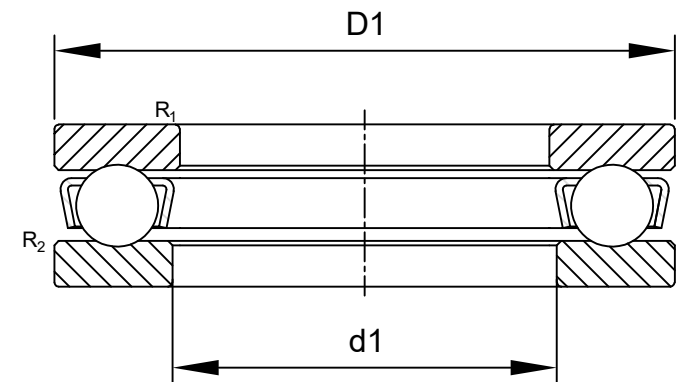

LILY BEARING

$R_{1,2}$: min 2 mm Chamfer Dimension Washer

d_1 : ≈ 204 mm Inner Dia Housing Washer

D_1 : ≈ 275 mm Outside Dia Shaft Washer

LILY[®]

SHANGHAI LILY BEARING LIMITED

Email: lilybearing@lily-bearing.com

Part
Number

51240M Thrust Ball Bearings