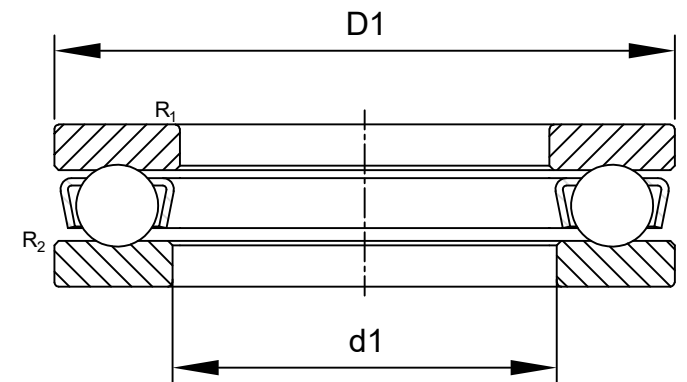

LILY BEARING

$R_{1,2}$: min 1 mm Chamfer Dimension Washer

d_1 : ≈ 57 mm Inner Dia Housing Washer

D_1 : ≈ 90 mm Outside Dia Shaft Washer

LILY[®]

SHANGHAI LILY BEARING LIMITED

Email: lilybearing@lily-bearing.com

Part
Number

51211 Thrust Ball Bearings