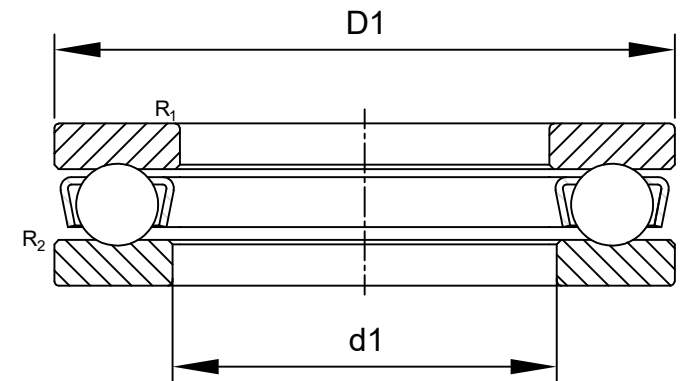

LILY BEARING

$R_{1,2}$: min 2 mm Chamfer Dimension Washer

$d1$: ≈ 364 mm Inner Dia Housing Washer

$D1$: ≈ 436 mm Outside Dia Shaft Washer

LILY[®]

SHANGHAI LILY BEARING LIMITED

Email: lilybearing@lily-bearing.com

Part
Number

51172F Thrust Ball Bearings