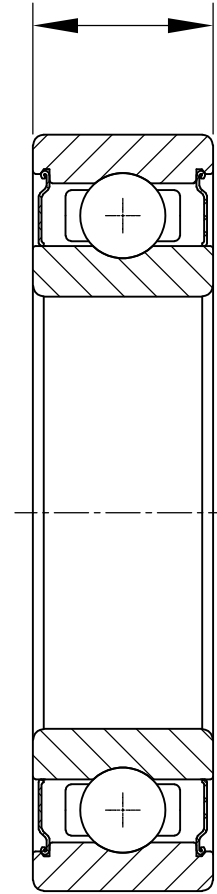

$37\text{mm} - 0.15^0$

LILY BEARING

LILY[®]

SHANGHAI LILY BEARING LIMITED

Email: lilybearing@lily-bearing.com

Part
Number

6315-2Z VA208 Deep Groove Ball Bearings