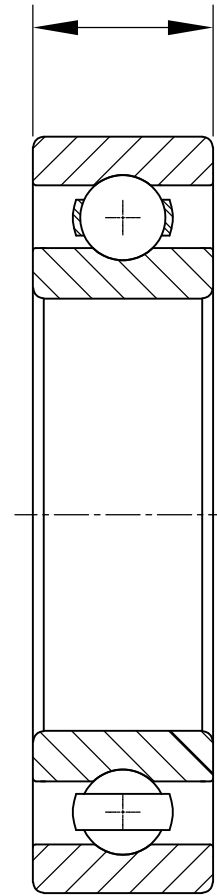

31mm-0.15⁰

LILY BEARING

LILY[®]

SHANGHAI LILY BEARING LIMITED

Email: lilybearing@lily-bearing.com

Part
Number

6312 VA201 Deep Groove Ball Bearings