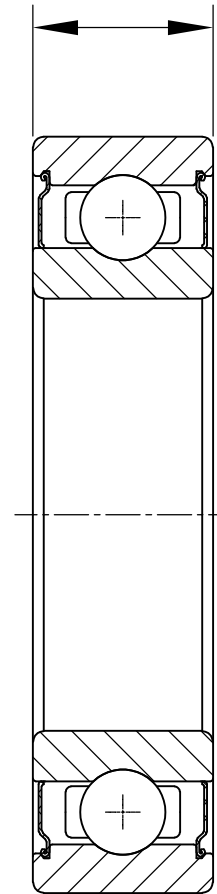

25mm -  $\overset{0}{-0.15}$

LILY BEARING

**LILY**<sup>®</sup>

SHANGHAI LILY BEARING LIMITED

Email: [lilybearing@lily-bearing.com](mailto:lilybearing@lily-bearing.com)

Part  
Number

6215-2Z VA208 Deep Groove Ball Bearings