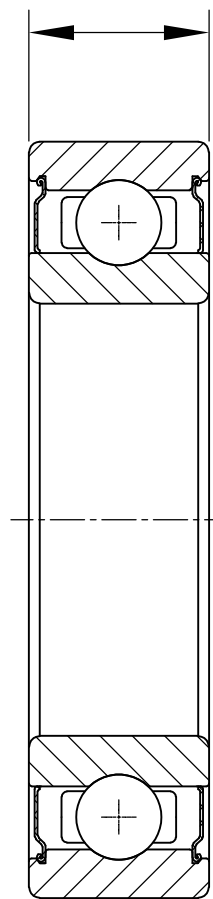

20mm -  $\begin{smallmatrix} 0 \\ -0.12 \end{smallmatrix}$

LILY BEARING

**LILY**<sup>®</sup>

SHANGHAI LILY BEARING LIMITED

Email: [lilybearing@lily-bearing.com](mailto:lilybearing@lily-bearing.com)

Part  
Number

6210-2Z VA208 Deep Groove Ball Bearings