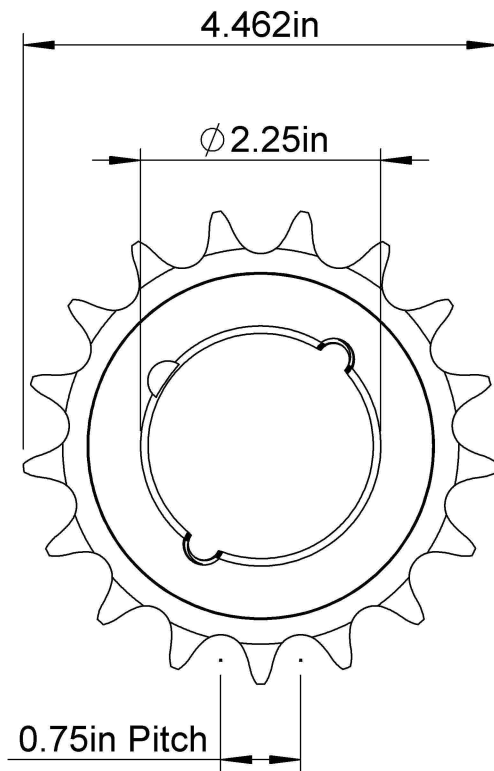

3/8"-16 Thread

Bushing Style 1610
Number of Teeth:17

LILY[®]

SHANGHAI LILY BEARING LIMITED
Email: lilybearing@lily-bearing.com

Part
Number

CFJAKIC
Sprockets