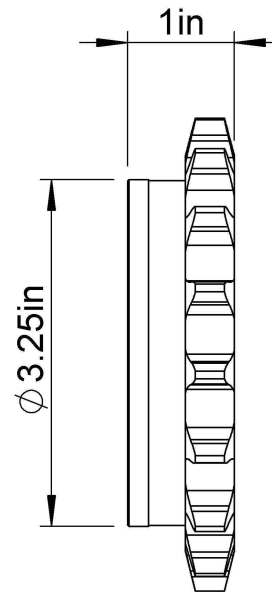

3/8"-16 Thread

Bushing Style 1610
Number of Teeth:17

LILY[®]

SHANGHAI LILY BEARING LIMITED
Email: lilybearing@lily-bearing.com

Part
Number

CFJAKIC
Sprockets