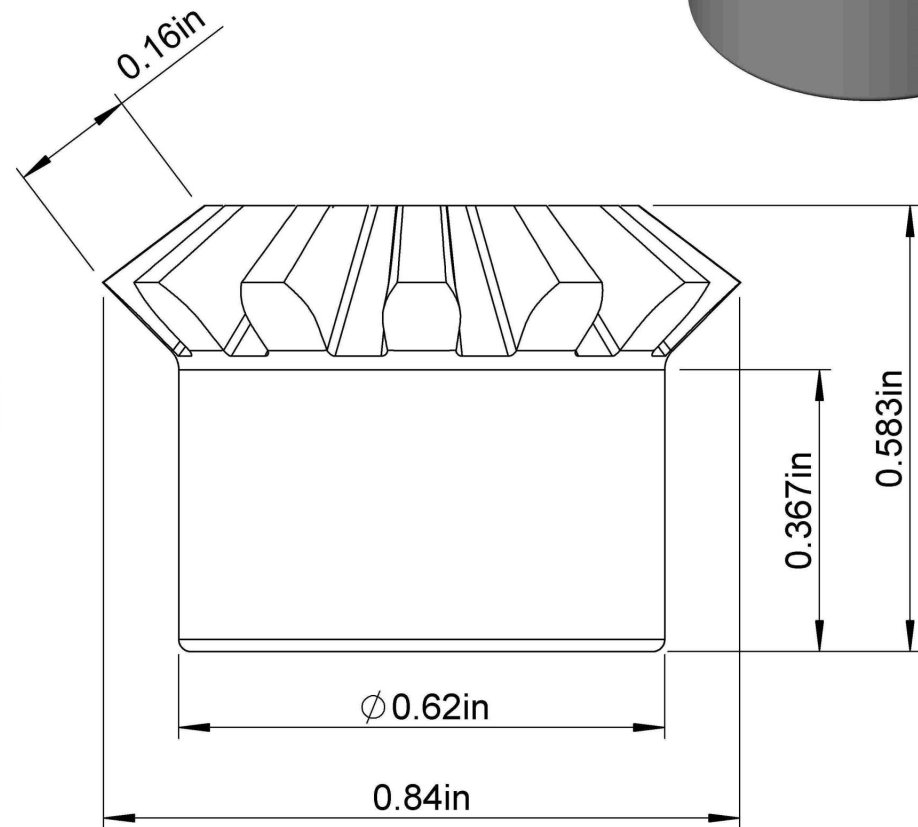

Pitch: 16mm  
Number of Teeth: 12

**LILY**<sup>®</sup>

SHANGHAI LILY BEARING LIMITED  
Email: [lilybearing@lily-bearing.com](mailto:lilybearing@lily-bearing.com)

Part  
Number

GFCJKED  
Gears