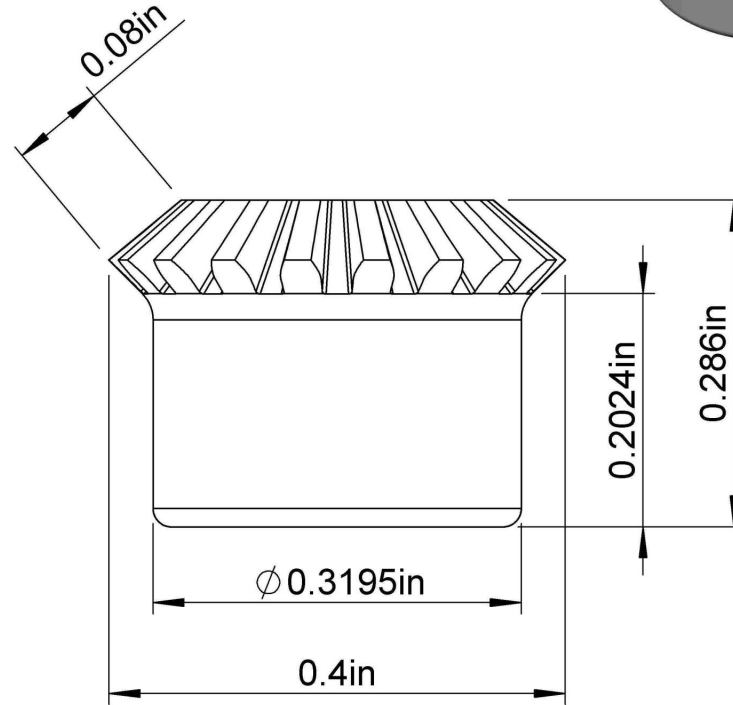

Pitch: 48mm
Number of Teeth: 18

LILY[®]

SHANGHAI LILY BEARING LIMITED
Email: lilybearing@lily-bearing.com

Part
Number

GFCJKEB
Gears