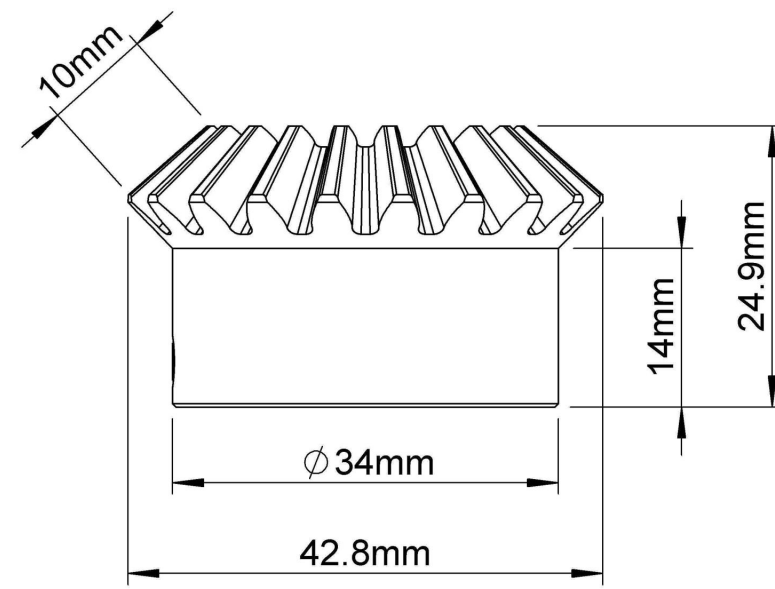

Module: 2 mm  
Number of Teeth: 20

**LILY**<sup>®</sup>

SHANGHAI LILY BEARING LIMITED  
Email: [lilybearing@lily-bearing.com](mailto:lilybearing@lily-bearing.com)

Part  
Number

DFGANBF  
Gears